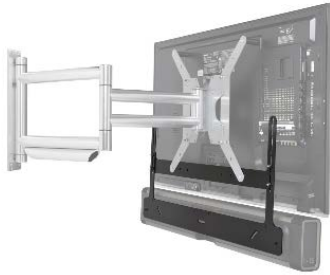

SONOS

2014 - 2015 DOSTER LIGHTING INC

Effective December 3rd, 2014

AFTERMARKET PLAYBAR FRAME

Frame for Sonos Playbar

\$120

AFTERMARKET PLAY1 MOUNTS

\$30